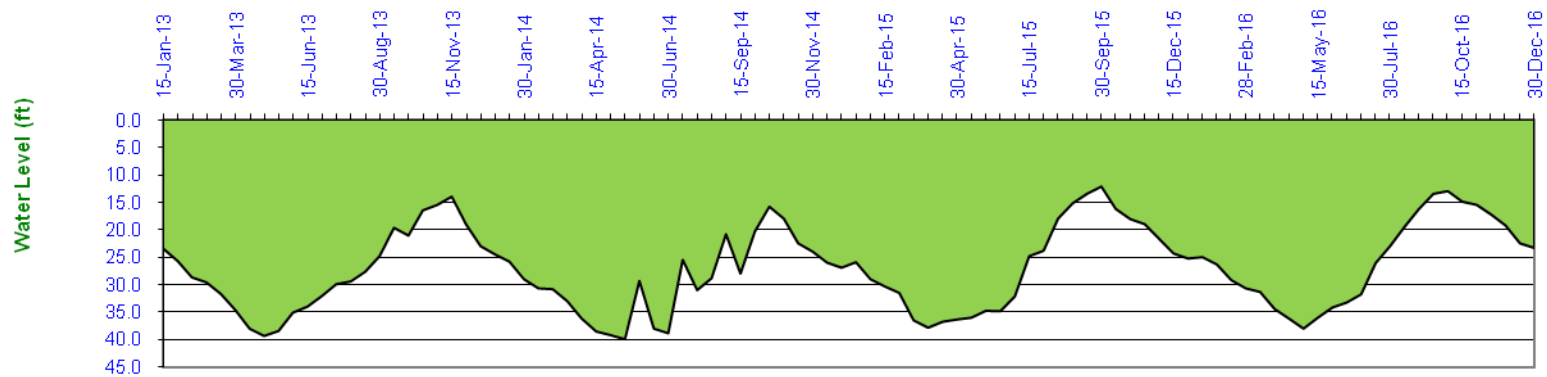

**Static Water Level**  
 Dist. Rajshahi, Upa. : Paba, Union : Naohata  
 Mou. : Santospur, J.L. No. 108, Plot No.-175

**Yearly Static Water Level Fluctuation**  
 Dist. Rajshahi, Upa. : Tanore, Union : Kamargaon.  
 Mou. : Haripur, J.L. No. 235, Plot No.211