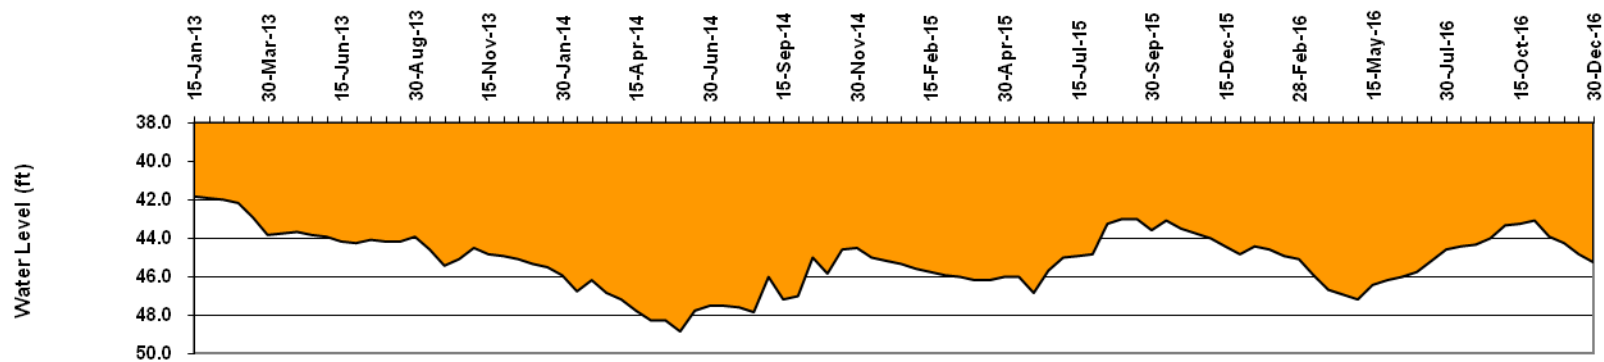

**Static Water Level**  
 Dist. Rajshahi, Upa. : Paba, Union : Naohata  
 Mou. : Santospur, J.L. No. 108, Plot No.-175

**Yearly Static Water Level Fluctuation**  
 Dist. Rajshahi, Upa. : Tanore, Union : Kamargaon.  
 Mou. : Haripur, J.L. No. 235, Plot No.211